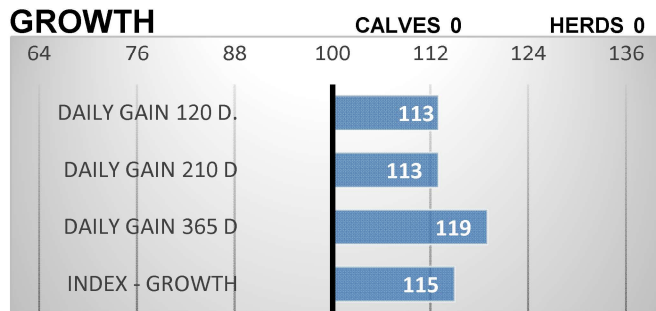

GROWTH

CONFORMATION

PERFORMANCE TEST

weight 120 d	218 kg
weight 210 d.	335 kg
weight 365 d	576 kg
daily gain in test	1525 g
daily g. since birth	1432 g

EXTERIOR EVALUATION

Frame			Body capacity			Muscularity			Breeding type	Total
VT	DT	HM	PŠ	HH	DZ	PL	HŘ	ZÁ		
7	8	10	7	8	6	7	7	7	7	74