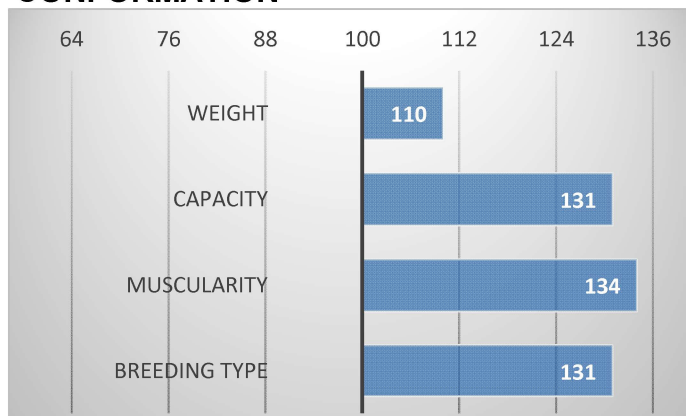

GROWTH

CONFORMATION

PERFORMANCE TEST

weight 120 d	218 kg
weight 210 d.	335 kg
weight 365 d	576 kg
daily gain in test	1525 g
daily g. since birth	1432 g

EXTERIOR EVALUATION

Frame			Body capacity			Muscularity			Breeding type	Total
VT	DT	HM	PŠ	HH	DZ	PL	HŘ	ZÁ		
7	8	10	7	8	6	7	7	7	7	74